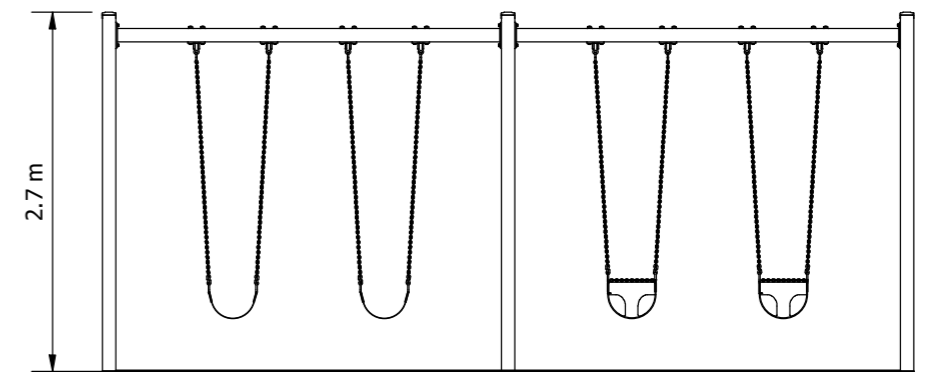

A-Frame Quad Swings

Not all swings are the same. The quality of fittings, seats and frames vary substantially between playground companies. a_space swings are designed and manufactured in Australia using quality materials and fittings.

Pictured: Adult with 2 x Infant Seats + 2 x Strap Seats

Product Code: SWGA010 (Adult)

Required Space
6.0m x 7.3m

Area
52.5m²

Age Group
5-12

Max FHoF
1555mm

Equipment Height
2400mm