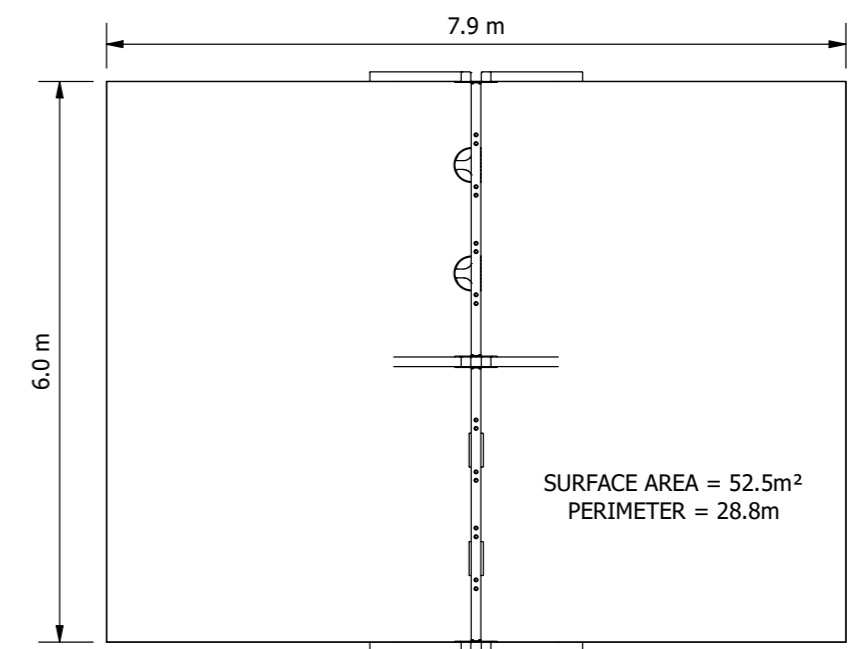

Pictured: Adult with 2 x Infant Seats + 2 x Strap Seats

Product Code: SWGA010 (Adult)

Required Space
6.0m x 7.3m

Area
52.5m²

Age Group
5-12

Max FHoF
1555mm

Equipment Height
2400mm