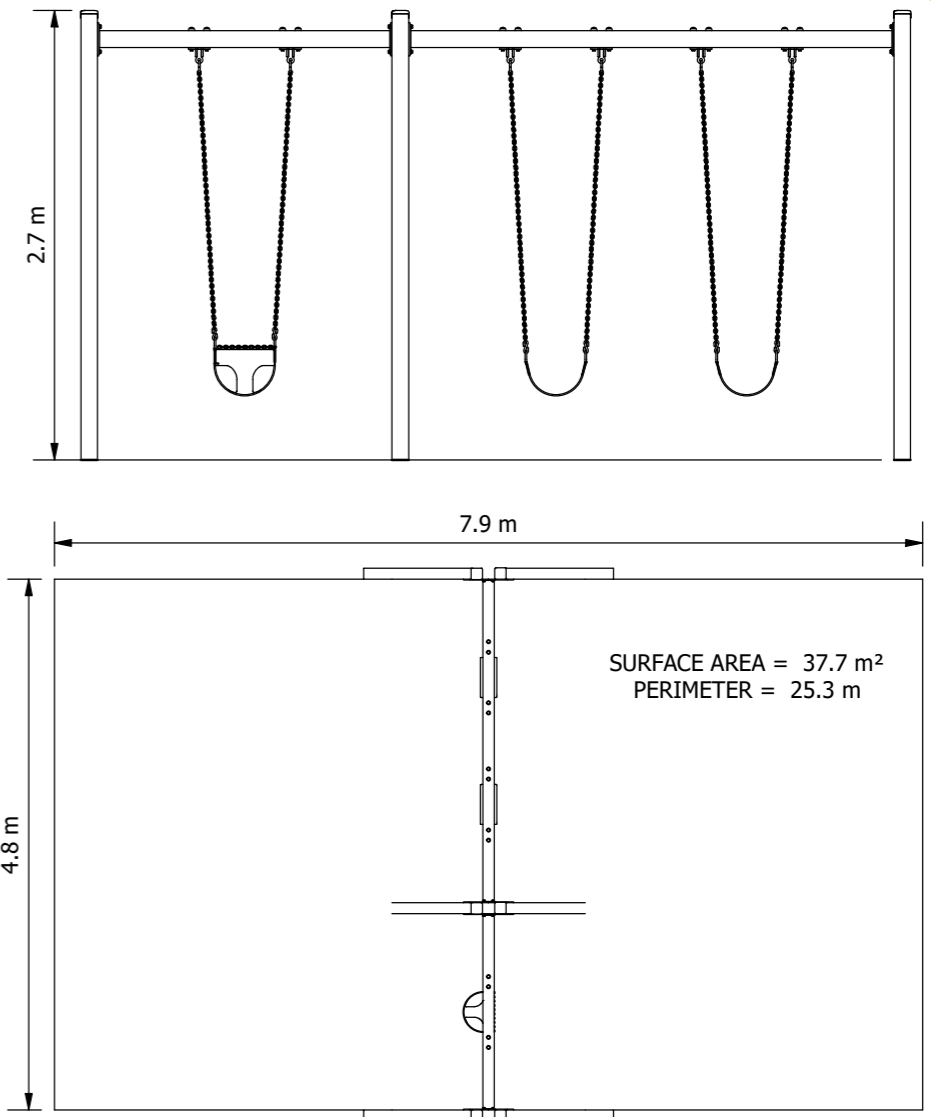

Pictured: Adult with 1 x Infant Seat + 2 x Strap Seats

Product Code: SWGA007 (Adult)

Required Space
4.8m x 7.9m

Area
37.7m²

Age Group
5-12

Max FHoF
1555mm

Equipment Height
2700mm