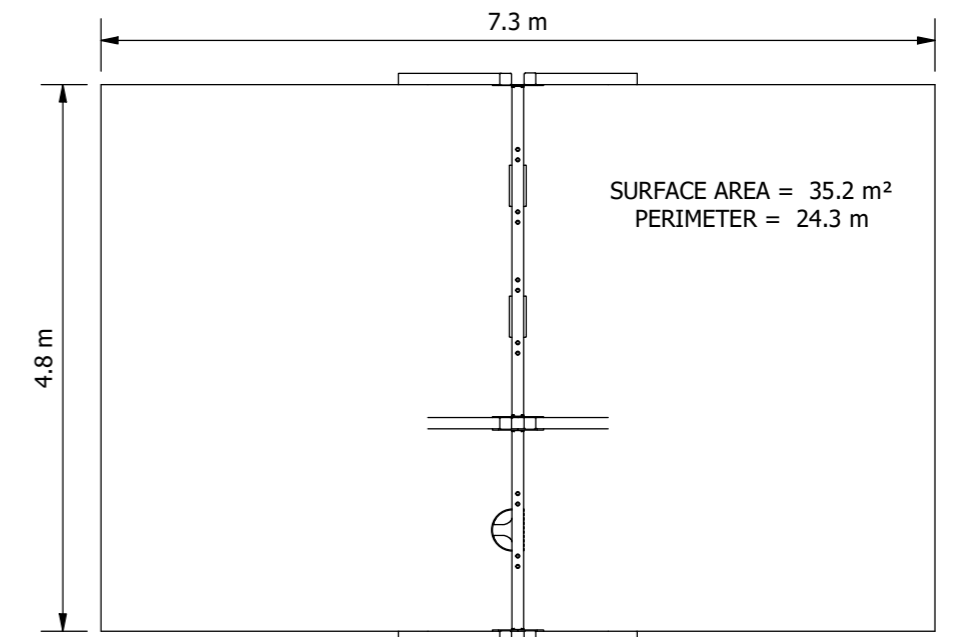

Pictured: Junior with 1 x Infant Seat + 2 x Strap Seats

Product Code: SWGA006 (Junior)

Required Space
4.8m x 7.3m

Area
35.2m²

Age Group
5-12

Max FHof
1405mm

Equipment Height
2400mm