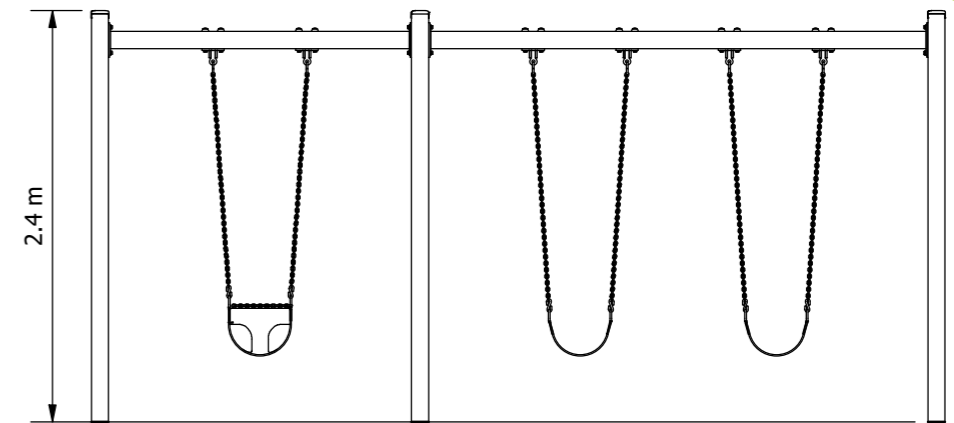

A-Frame Triple Swings

Not all swings are the same. The quality of fittings, seats and frames vary substantially between playground companies. a_space swings are designed and manufactured in Australia using quality materials and fittings.

Pictured: Junior with 1 x Infant Seat + 2 x Strap Seats

Product Code: SWGA006 (Junior)

Required Space
4.8m x 7.3m

Area
35.2m²

Age Group
5-12

Max FHof
1405mm

Equipment Height
2400mm