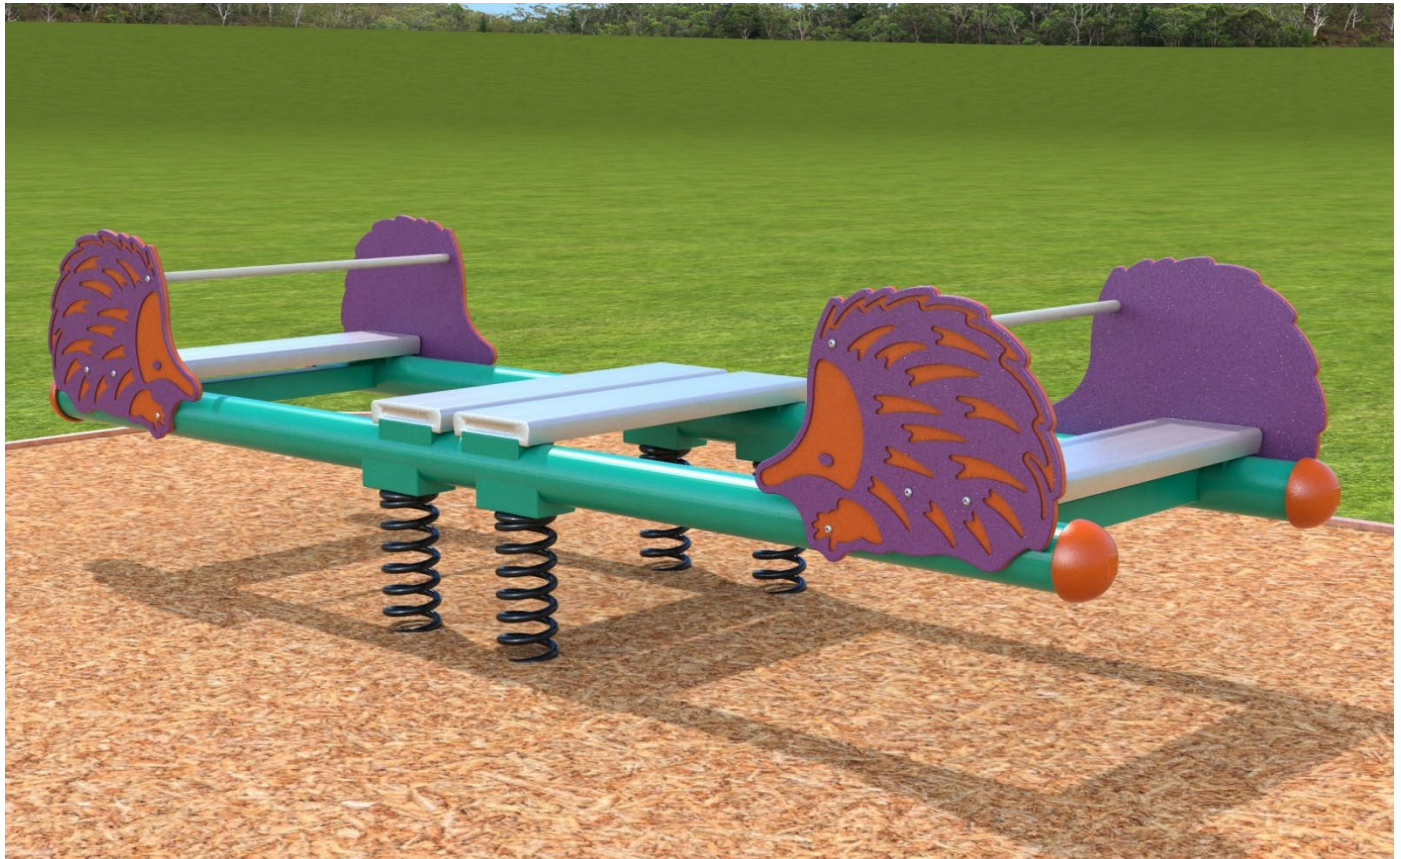

Awesome Kidna Spring Rocker

Product Code: SPR0122FBA
Age Range: 2+

Required Space
LxW: 5.6m x 3.2m Area: 17.1m²

Max. Equipment Height: 890mm
Max. Free Height of Fall: 575mm

Area = 17.1 m²
Perimeter = 15.8 m