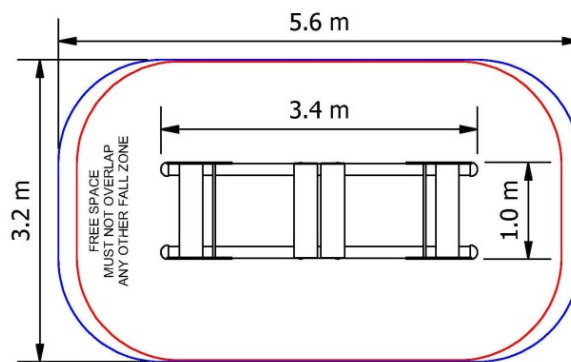

Awesome Kidna Spring Rocker

Product Code: SPR0122FBA
Age Range: 2+

Required Space
LxW: 5.6m x 3.2m Area: 17.1m²

Max. Equipment Height: 890mm
Max. Free Height of Fall: 575mm

Area = 17.1 m²
Perimeter = 15.8 m